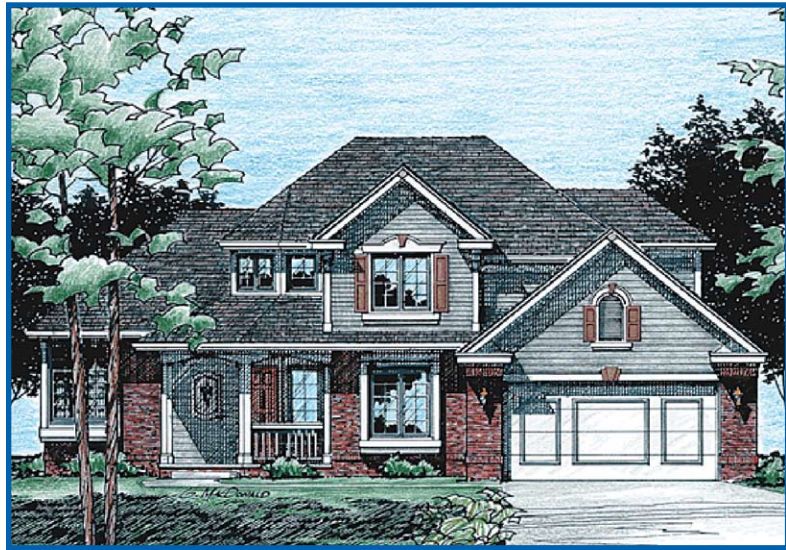

## \* THE 'ELDORADO'

Main Level: 1413 SF

Upper Level: 563 SF

Total Finished: 1976 SF

Garage: 455 SF

© Design Basics

First Floor

Second Floor

\* - The picture of the home above is an artist's rendering and is not intended to be a photographic depiction of the home  
This plan is copyrighted by Design Basics and may not be reproduced without written permission.