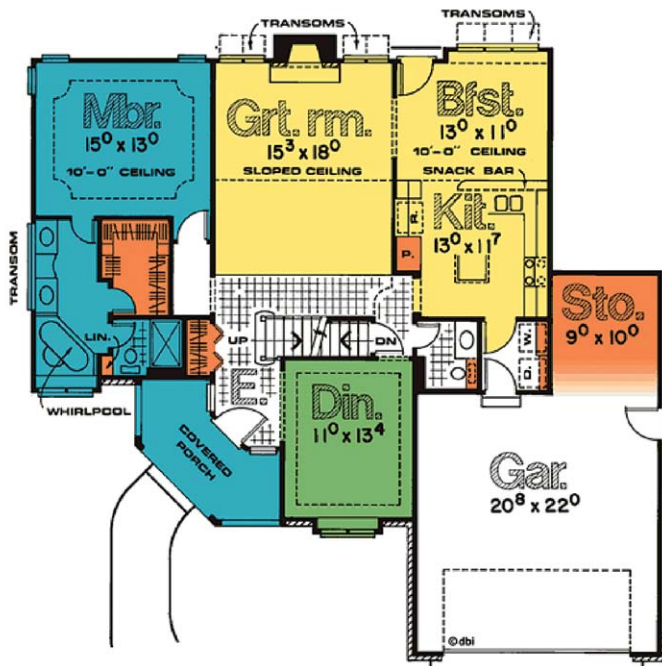

## \* THE 'ELDORADO'

Main Level: 1413 SF

Upper Level: 563 SF

Total Finished: 1976 SF

Garage: 455 SF

© Design Basics

First Floor

Second Floor

\* - The picture of the home above is an artist's rendering and is not intended to be a photographic depiction of the home  
This plan is copyrighted by Design Basics and may not be reproduced without written permission.