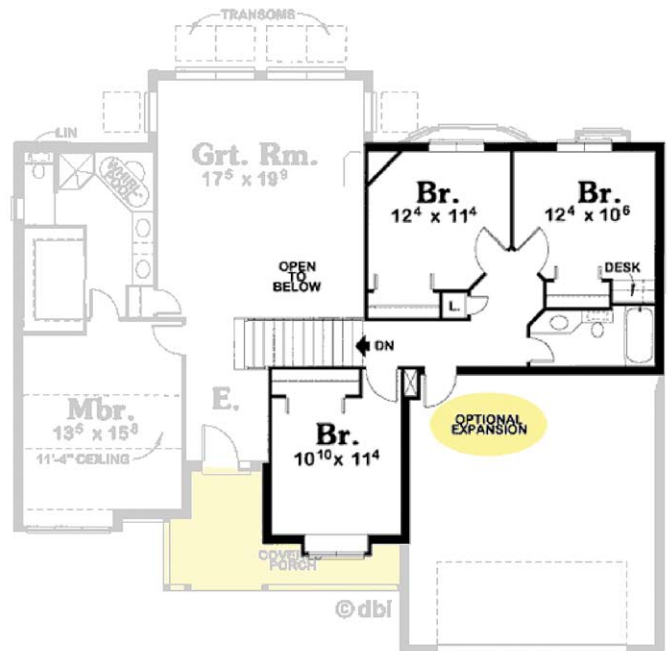

Experience is Everything®

(260) 740-2137

www.delagrangé-homes.com

* THE 'PATERSON REWARD WALL'

Main: 1597 SF

Upper Level: 671 SF

Total Finished: 2268 SF

Garage: 467 SF

© Design Basics

First Floor

Second Floor

* - The picture of the home above is an artist's rendering and is not intended to be a photographic depiction of the home
This plan is copyrighted by Design Basics and may not be reproduced without written permission.